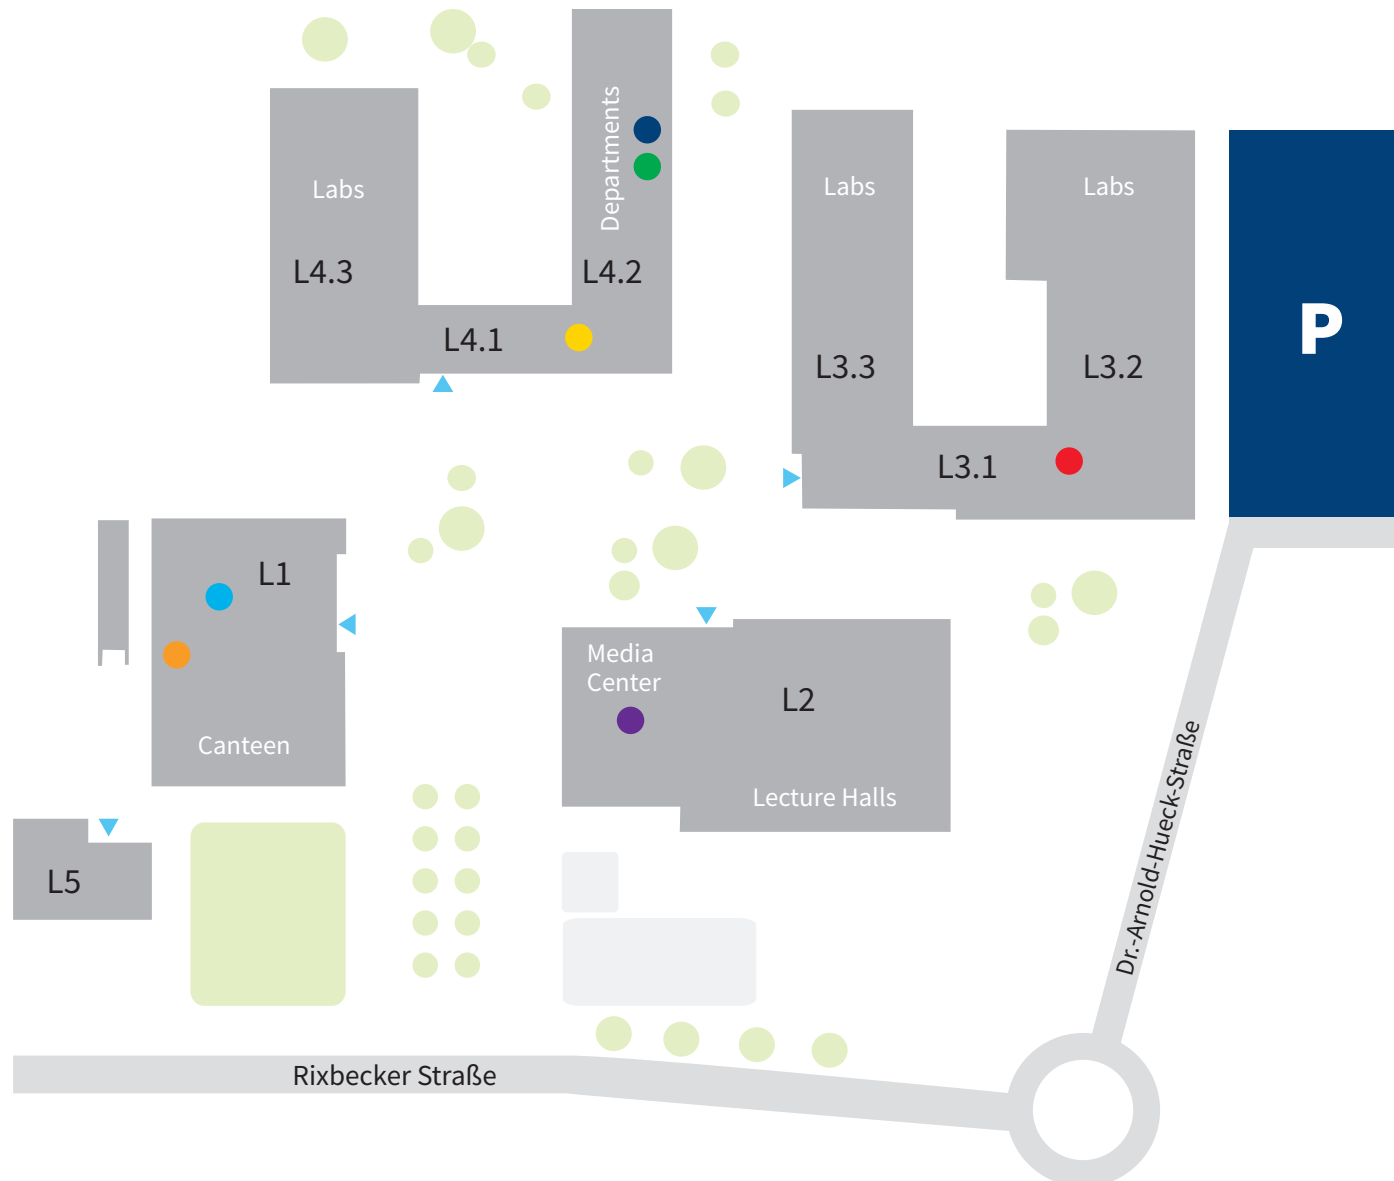

LIPPSTADT CAMPUS

Visiting address:

Dr.-Arnold-Hueck-Straße 3 | 59557 Lippstadt

(address for navigation system: Rixbecker Str. 111)

- Presidential committee | administration
- Campus Office – floor E00 (= street level)
- Library – floor E01
- Offices Department 1 – floor E01
- Offices Department 2 – floor E01
- General Student Counseling | International Office | Career Service | Alumni Service – floor E01
- AStA – floor E01

BUS CONNECTION:

from Lippstadt train station to
🚏 stop Hochschule/HBPO
appx. 1 min.

BUS ROUTES: R61, R64, 662

Postal address for both campuses:
Marker Allee 76-78 | 59063 Hamm

www.hshl.de/en