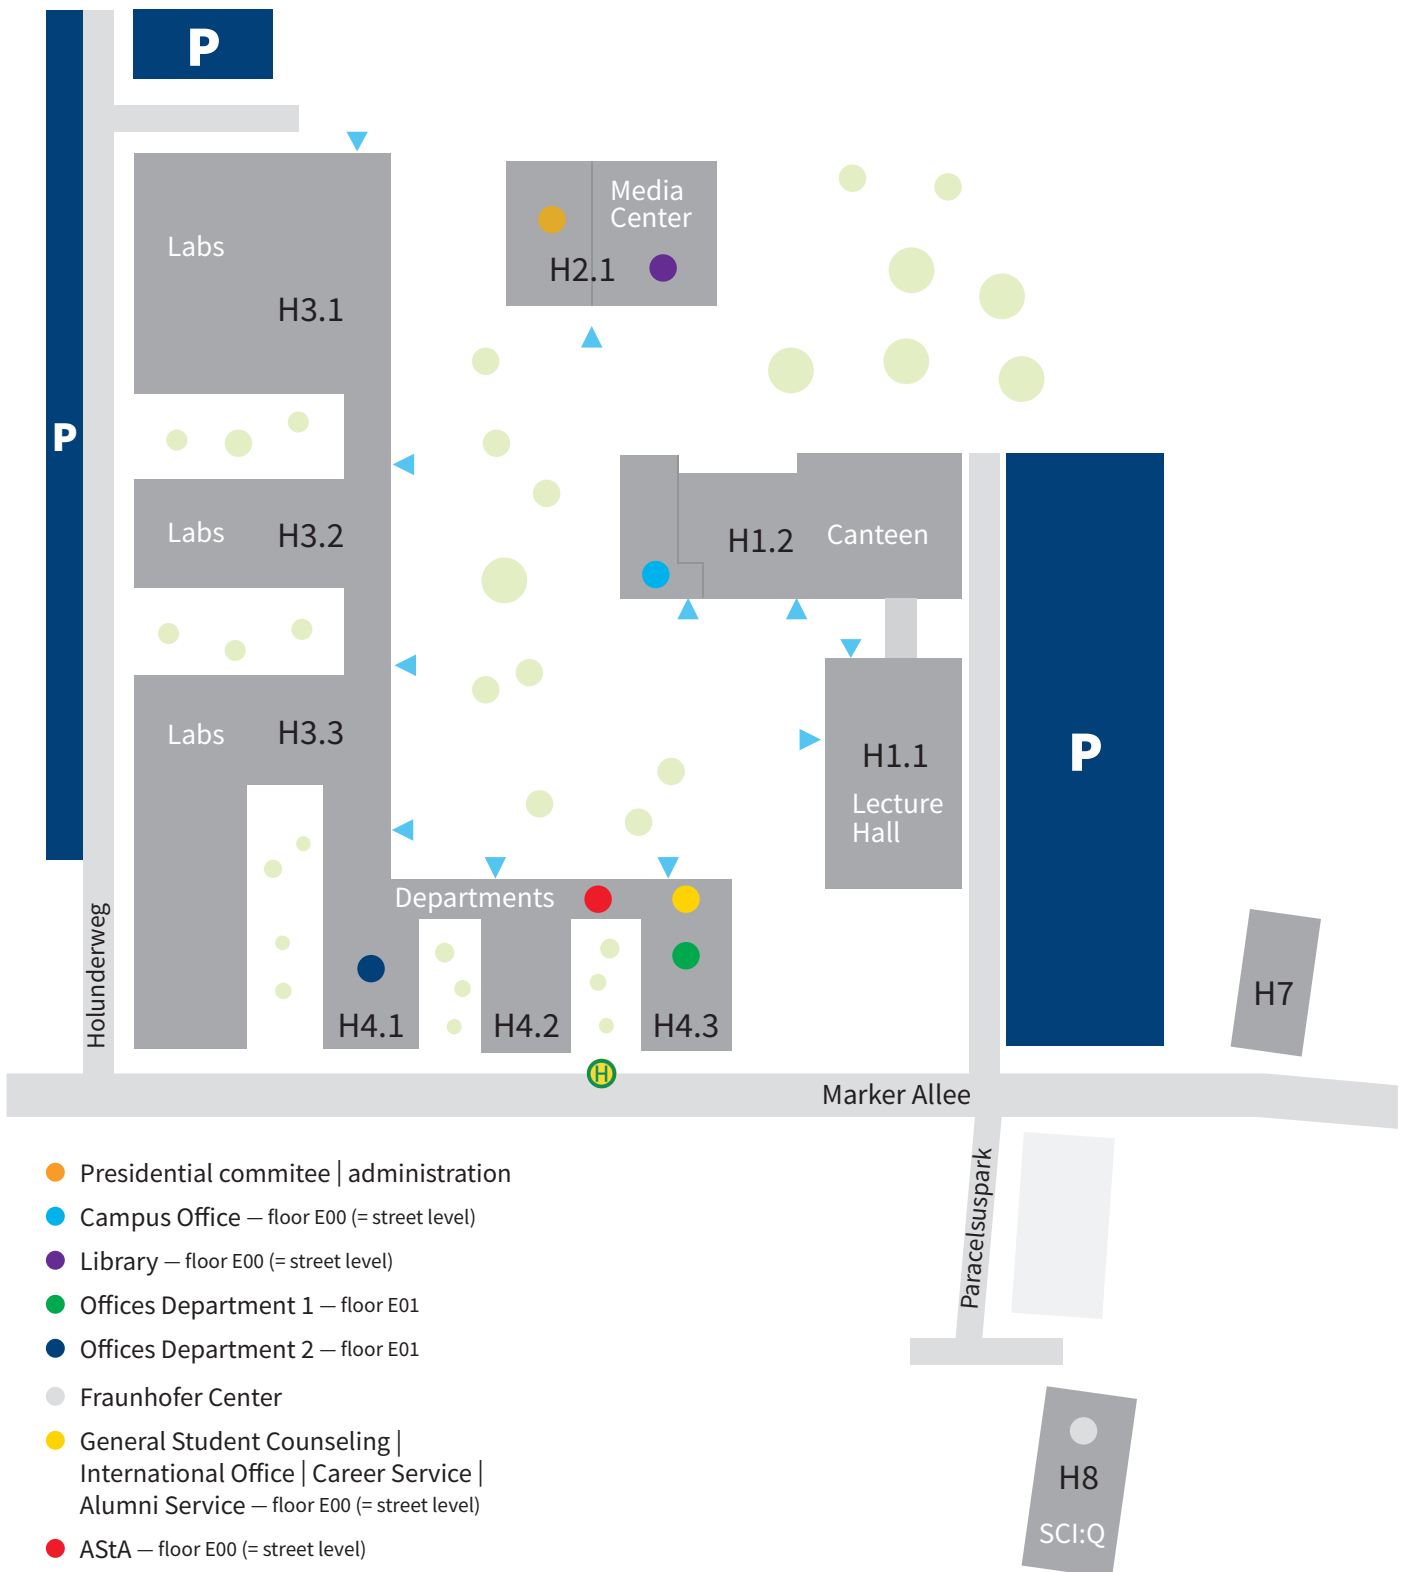

Visiting address: Marker Allee 76-78 | 59063 Hamm

**BUS CONNECTION:** from central train station Hamm (Westf)  
to 🚏 stop Hochschule Hamm-Lippstadt  
appx. 10 min. | BUS ROUTES: 5, 6, 13